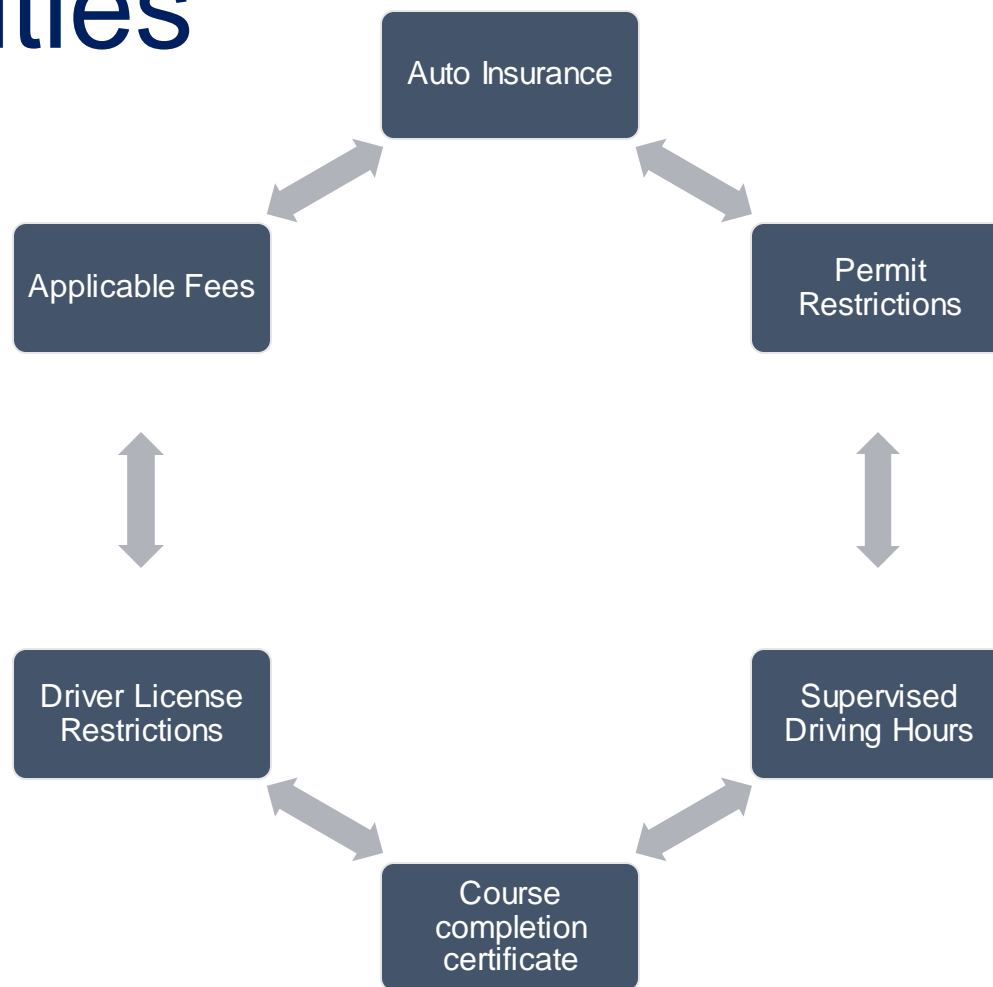

Rights and Responsibilities